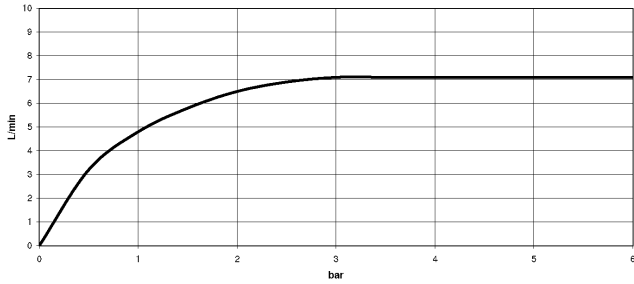

Flow rate chart

Certificates

LGA_18592.

WRAS_1904065.