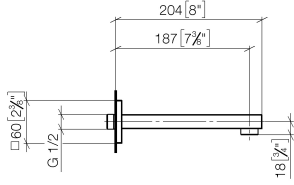

## SYMETRICS eSET Touchfree Basin mixer without pop-up waste without temperature setting - Chrome

---

ST 010 205 4980

- 185mm projection
- fixed spout
- circular, air-enriched flow
- hole diameter 37 mm
- rosette 60 x 60 mm
- 1/2" connection
- plug-link mounting
- max. flow 7 l/min
- lead-free
- WRAS 1904065

### Recommended miscellaneous

---

- Concealed wall elbow -**
- max. recess depth 163 mm
  - min. recess depth 90 mm

35 085 970 90

# SYMETRICS eSET Touchfree Basin mixer without pop-up waste without temperature setting - Chrome

ST 010 205 4080  
mm [inches]