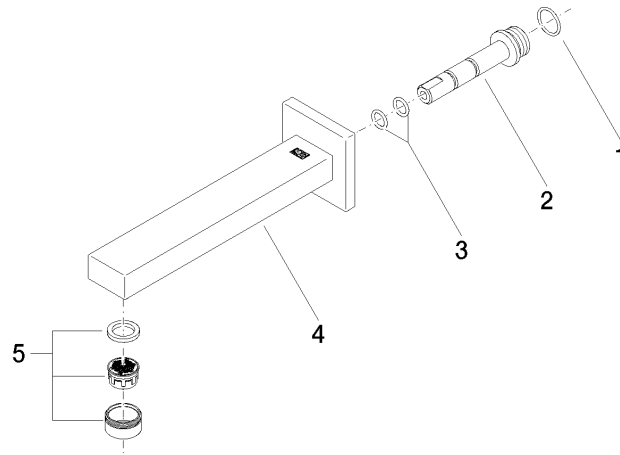

# SYMETRICS eSET Touchfree Basin mixer without pop-up waste without temperature setting - Chrome

ST 010 205 4080  
mm [inches]

## Certificates

LGA\_18592.

WRAS\_1904065.

**SYMETRICS eSET Touchfree Basin mixer without pop-up waste without temperature setting - Chrome**

ST 010 205 4980

**Spare parts list**

No.	Item Number	Name	Quantity used	Delivery time
1	09 14 10 053 90	seal	1	2
2	09 24 04 135 90	nipple	1	2
3	09 14 10 008 90	seal	2	2
4	90 11 68 004 00-00	spout	1	10
5	90 23 01 029 02-00	aerator	1	10