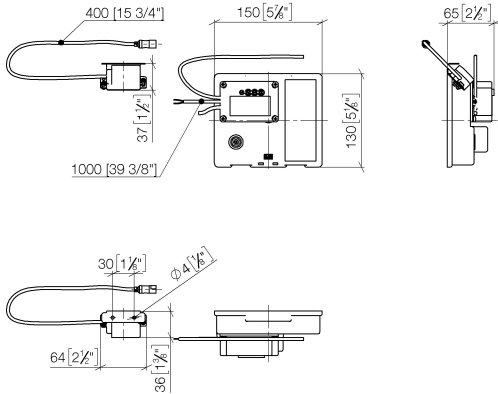

**Required miscellaneous**

**eSET Touchfree Basin mixer without temperature setting for combining with wall-mounted fittings -**

- min. recess depth 90 mm
- max. recess depth 125 mm

35 743 970 90

**Required miscellaneous**

**eSET Touchfree Basin mixer without temperature setting for combining with free-standing fittings -**

35 742 970 90

**Recommended miscellaneous**

**Extension for Touchfree 500 mm - 12 765 970 90**

**SYMETRICS eSET Touchfree Basin mixer without pop-up waste without temperature setting - Chrome**

ST 010 205 4080  
mm [inches]

**Certificates**

LGA_29120.	WRAS_1906116.	IAPMO_EGS.	CE000001_eSet_Tou chfree_20171206_D E_signed.	CE000002_eSet_Tou chfree_20171206_E N_signed.
LGA_29119.				

**SYMETRICS eSET Touchfree Basin mixer without pop-up waste without temperature setting - Chrome**

## SYMETRICS eSET Touchfree Basin mixer without pop-up waste without temperature setting - Chrome

---

ST 010 205 4980

- 185mm projection
- fixed spout
- circular, air-enriched flow
- hole diameter 37 mm
- rosette 60 x 60 mm
- 1/2" connection
- plug-link mounting
- max. flow 7 l/min
- lead-free
- WRAS 1904065